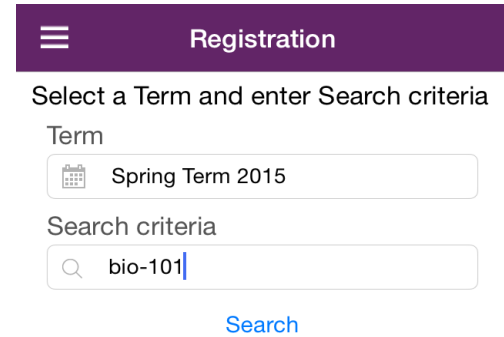

Course Registration Using Ellucian GO

After logging in, tap on Registration in the left-hand menu. Enter Term and Search Criteria. Course Number works well.

Search results will appear.

Tap on desired course to select, and tap Add to Cart.

Tap Cart Icon.

Tap on course(s) in cart to select, and tap Register. Tap again to confirm.