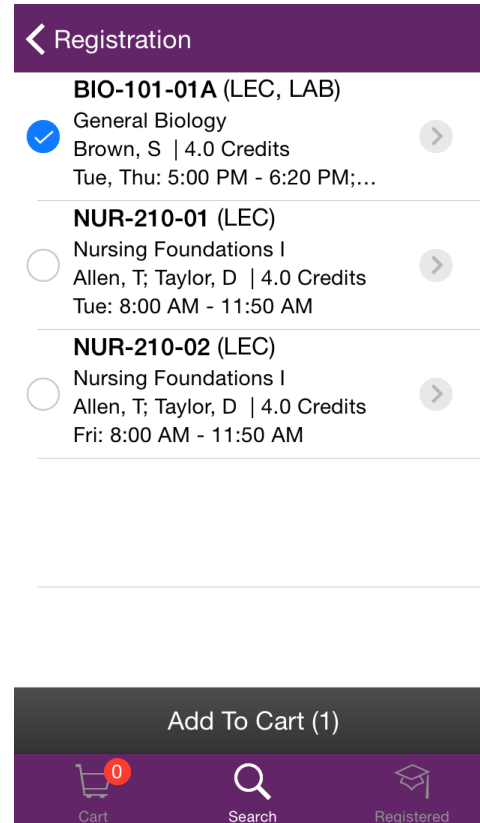

Course Registration Using Ellucian GO

After logging in, tap on Registration in the left-hand menu. Enter Term and Search Criteria. Course Number works well.

Search results will appear.

Tap on desired course to select, and tap Add to Cart.

Tap Cart Icon.

Tap on course(s) in cart to select, and tap Register. Tap again to confirm.