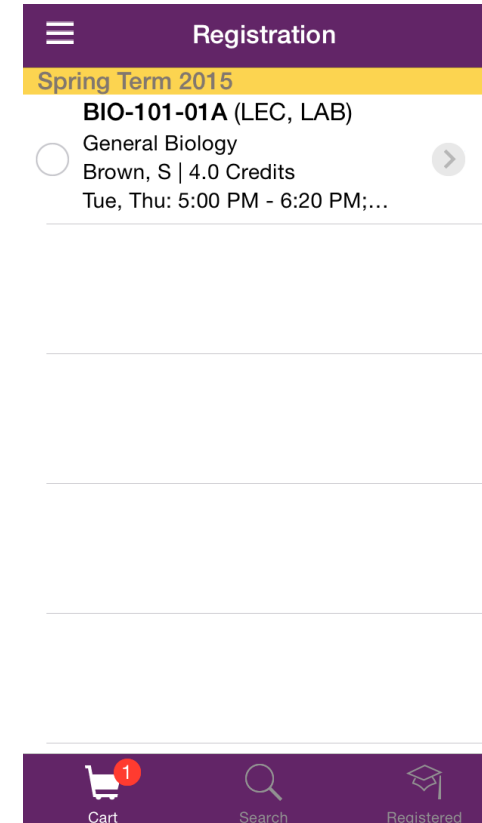

Course Registration Using Ellucian GO

After logging in, tap on Registration in the left-hand menu. Enter Term and Search Criteria. Course Number works well.

Search results will appear.

Tap on desired course to select, and tap Add to Cart.

Tap Cart Icon.

Tap on course(s) in cart to select, and tap Register. Tap again to confirm.