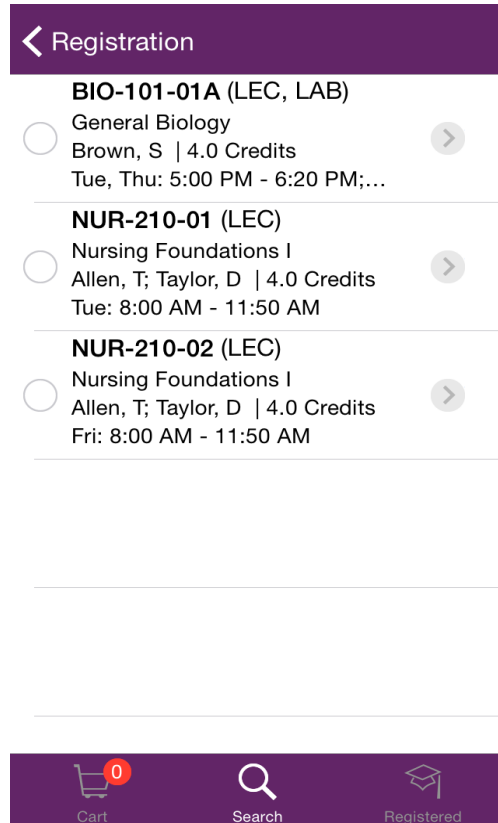

Course Registration Using Ellucian GO

After logging in, tap on Registration in the left-hand menu. Enter Term and Search Criteria. Course Number works well.

Search results will appear.

Tap on desired course to select, and tap Add to Cart.

Tap Cart Icon.

Tap on course(s) in cart to select, and tap Register. Tap again to confirm.