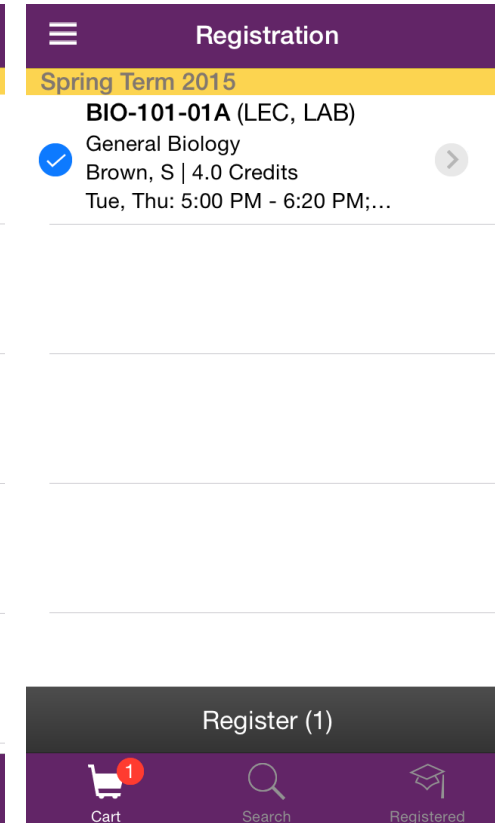

Course Registration Using Ellucian GO

After logging in, tap on Registration in the left-hand menu. Enter Term and Search Criteria. Course Number works well.

Search results will appear.

Tap on desired course to select, and tap Add to Cart.

Tap Cart Icon.

Tap on course(s) in cart to select, and tap Register. Tap again to confirm.