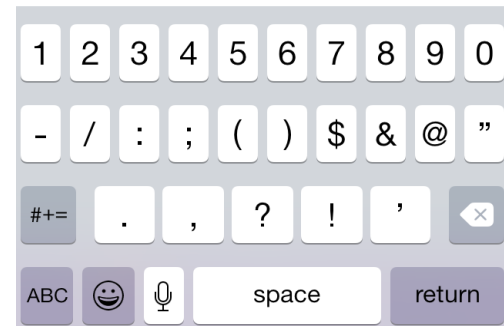

Course Registration Using Ellucian GO

After logging in, tap on Registration in the left-hand menu. Enter Term and Search Criteria. Course Number works well.

Search results will appear.

Tap on desired course to select, and tap Add to Cart.

Tap Cart Icon.

Tap on course(s) in cart to select, and tap Register. Tap again to confirm.