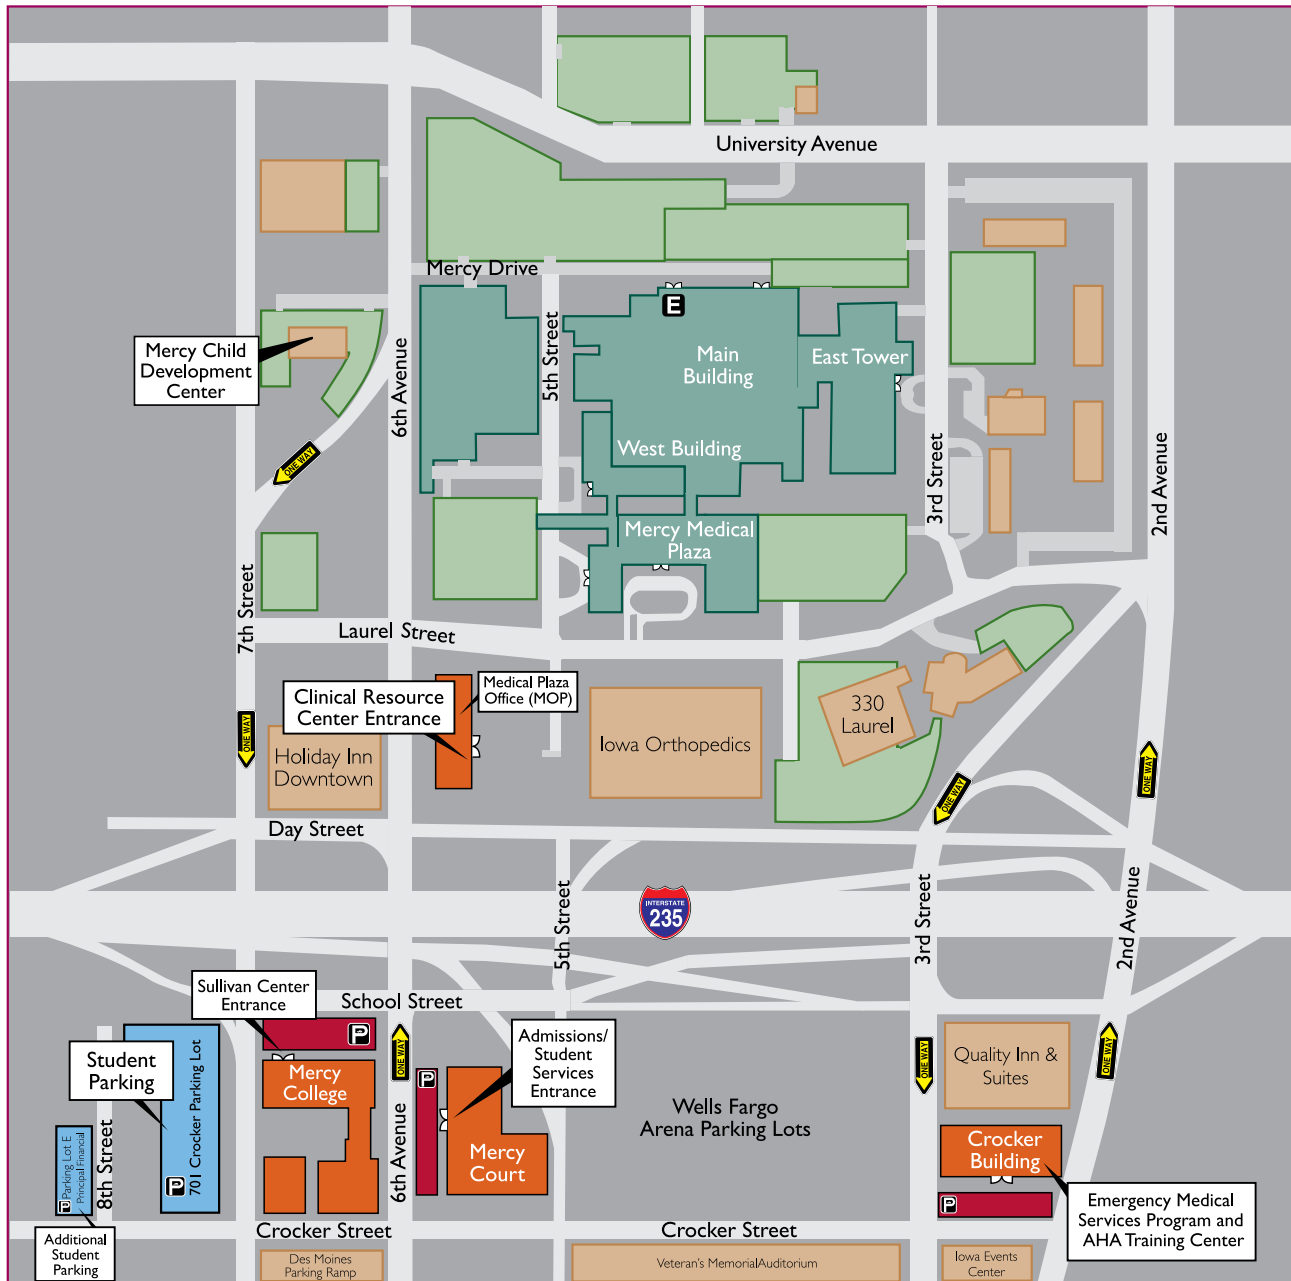

Mercy College and North Downtown

Directions to Campus

Current students cannot park in lots designated for visitors.

- KEY:**
- Mercy Medical Center (MMC) Main Building
 - Mercy College of Health Sciences
 - Mercy College Student Parking
 - Mercy College Visitor Parking

From the East/North: Take I-80 to I-235 Downtown, exit I-235 at the 3rd/5th Street Off Ramp, proceed west through two sets of lights, turning left onto 7th Street, staying in the left lane of traffic on 7th Street. Cross over I-235 and turn left into the Visitor Parking Lot, which is just beyond the bridge.

From the South/West: Take I-35 to I-235 Downtown, exit I-235 at the 7th Street Off Ramp. Stay in the center lane of the off ramp, and turn right onto 7th Street, while remaining in the left most lane of the street. The entrance to the Visitor Parking Lot is immediately to your left.

From the Des Moines Airport: Exit the airport complex and turn left onto Fleur Drive. At the Raccoon River near downtown, merge onto the Martin Luther King Jr. Parkway (heading east). Proceed on MLK for 10 blocks, turn left onto 7th St./6th Ave. Proceed north on 6th Avenue for 11 blocks, turn left just beyond the last campus building into the Visitor Parking Lot, located just before the Intersection of 6th Avenue and School Street.