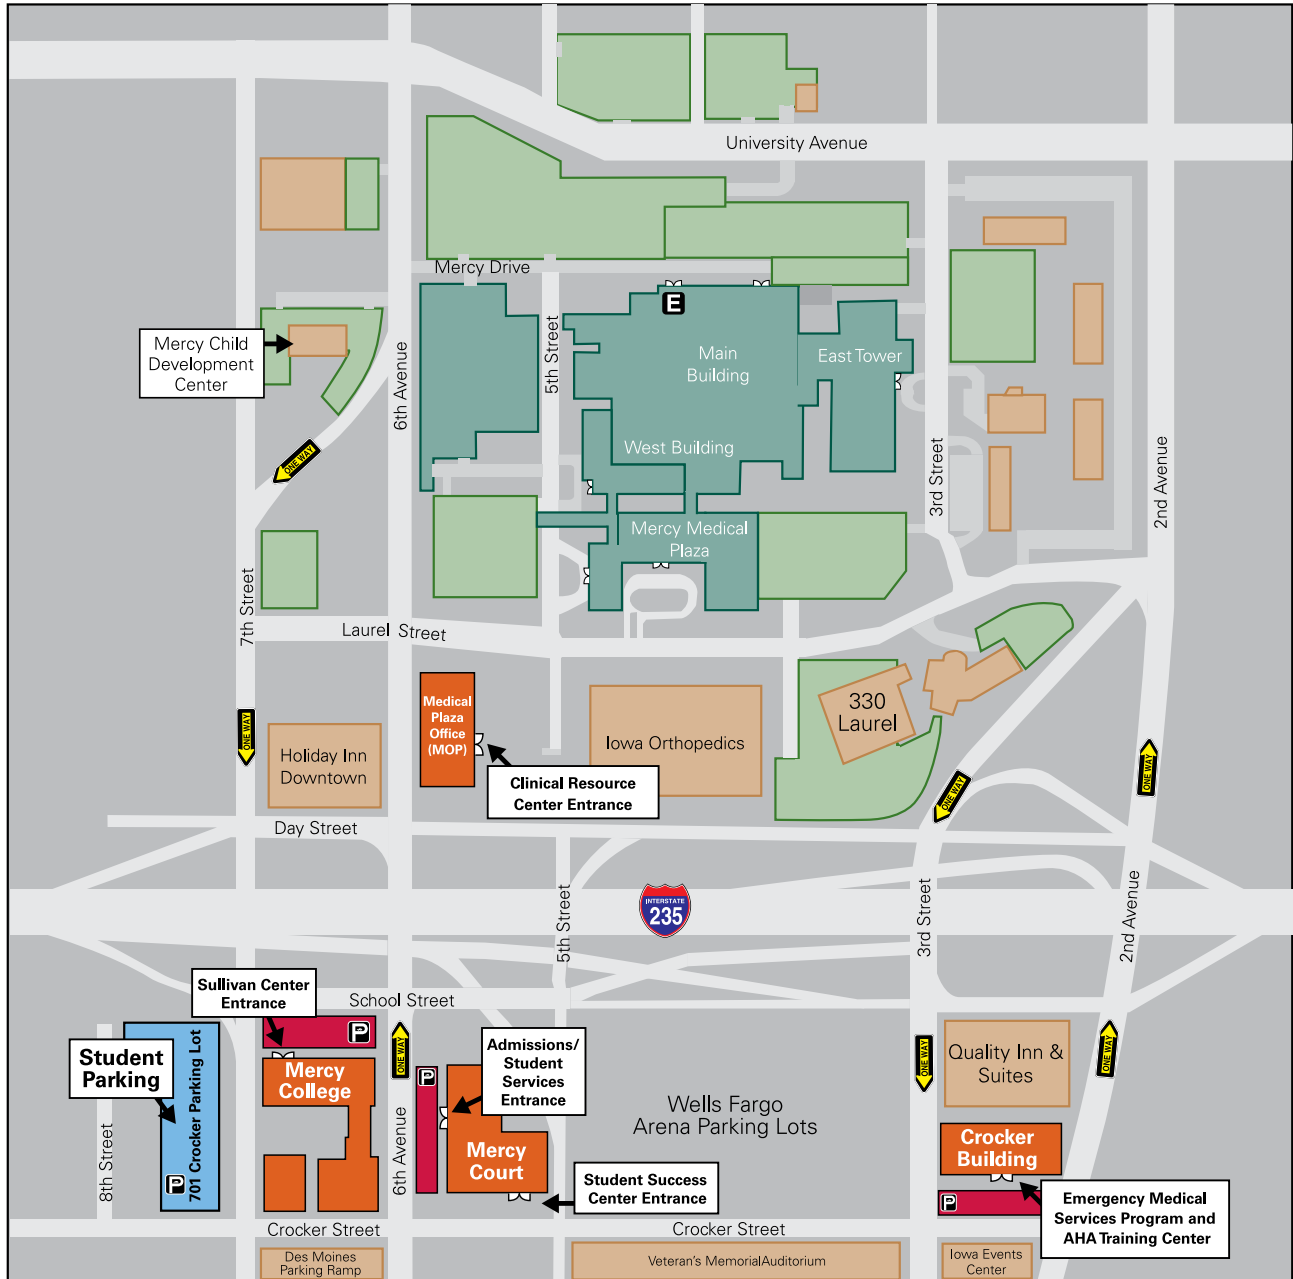

Mercy College and North Downtown

Directions to Campus

Current students cannot park in lots designated for visitors.

- KEY:
- Mercy Medical Center (MMC) Main Building
 - Mercy College of Health Sciences
 - Mercy College Student Parking
 - Mercy College Visitor Parking

From the East/North: Take I-80 to I-235 Downtown, exit I-235 at the 3rd/5th Street Off Ramp, proceed west through two sets of lights, turning left onto 7th Street, staying in the left lane of traffic on 7th Street. Cross over I-235 and turn left into the Visitor Parking Lot, which is just beyond the bridge.

From the South/West: Take I-35 to I-235 Downtown, exit I-235 at the 7th Street Off Ramp. Stay in the center lane of the off ramp, and turn right onto 7th Street, while remaining in the left most lane of the street. The entrance to the Visitor Parking Lot is immediately to your left.

From the Des Moines Airport: Exit the airport complex and turn left onto Fleur Drive. At the Raccoon River near downtown, merge onto the Martin Luther King Jr. Parkway (heading east). Proceed on MLK for 10 blocks, turn left onto 7th St./6th Ave. Proceed north on 6th Avenue for 11 blocks, turn left just beyond the last campus building into the Visitor Parking Lot, located just before the Intersection of 6th Avenue and School Street.