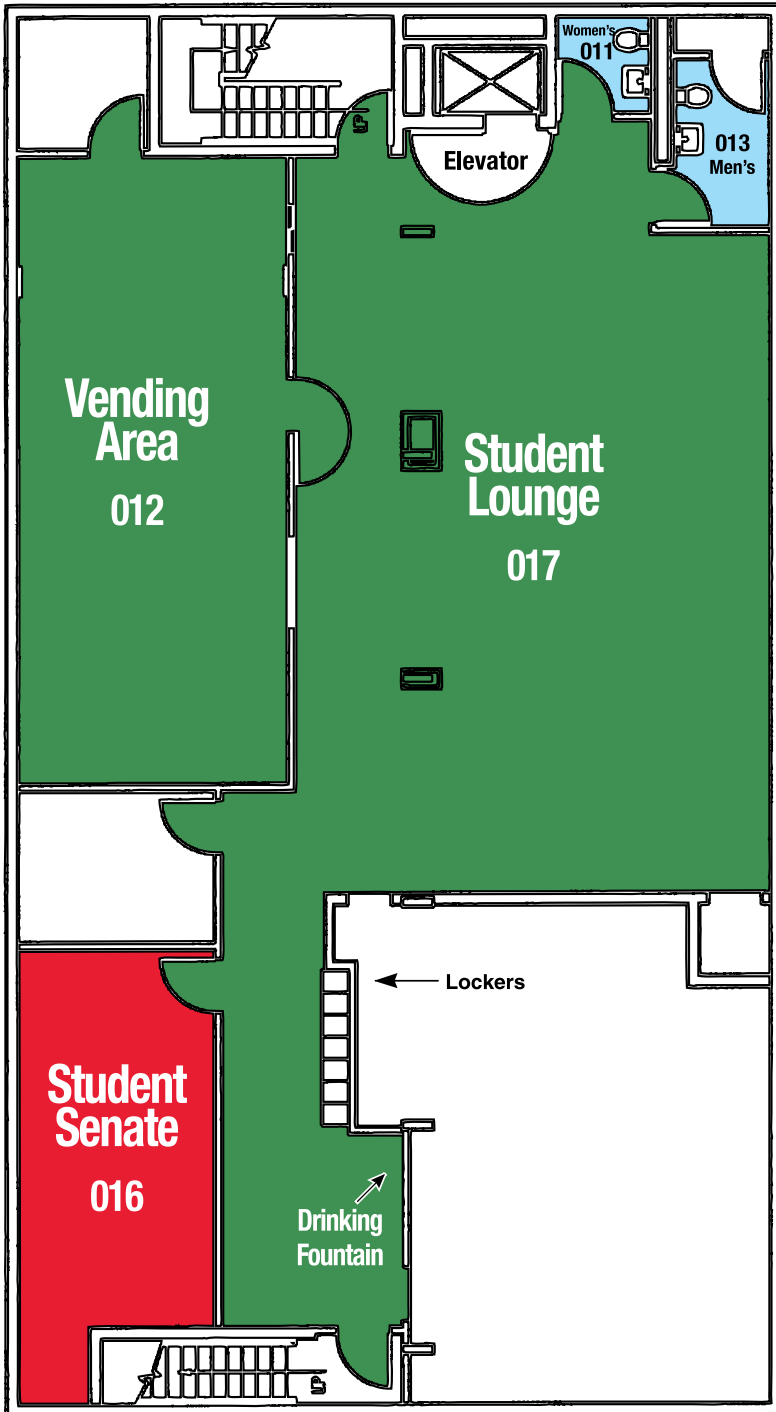

# Mercy College Main Campus

Building 1

Lower Level

North

## COLOR KEY

 Restrooms

 Student Lounge

 Student Government